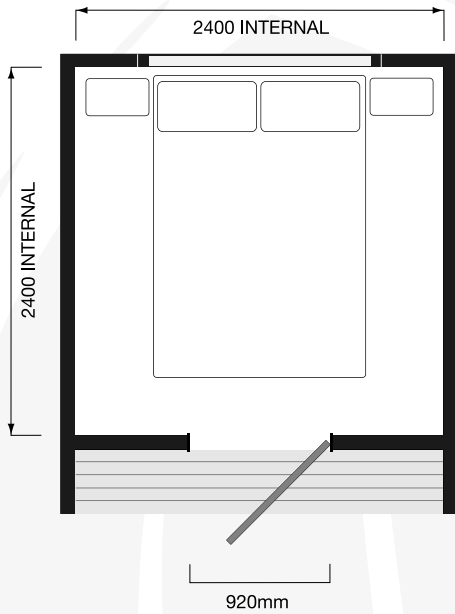

mounthuttpods

Mount Hutt Pods Limited
26 Methven Chertsey Road
Methven, Canterbury
New Zealand 7730

info@mounthuttpods.co.nz
www.mounthuttpods.co.nz
+64 (0) 21 2044 560

THIS DRAWING ISSUE IS THE PROPERTY OF MOUNT HUTT PODS AND MUST NOT BE REPLICATED, COPIED OR REPRODUCED WITHOUT THE WRITTEN CONSENT OF MOUNT HUTT PODS

THE SNUG POD

MOUNT HUTT PODS PRODUCT SHEET

INTERNAL AREA

5.76m²

REV. A | A4 | SHT. 1 OF 1