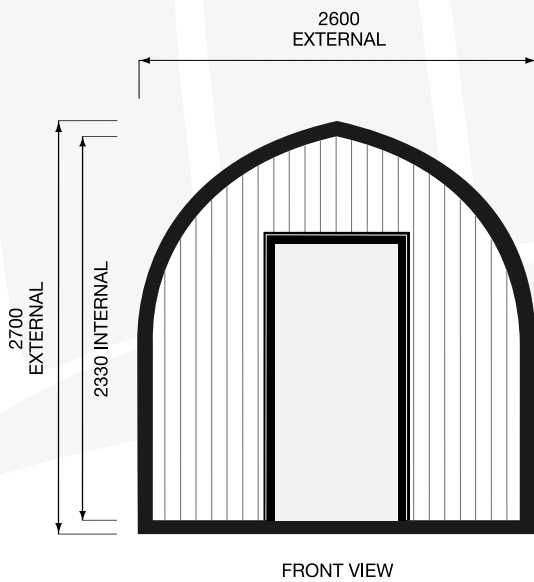

mounthuttpods

Mount Hutt Pods Limited
26 Methven Chertsey Road
Methven, Canterbury
New Zealand 7730

info@mounthuttpods.co.nz
www.mounthuttpods.co.nz
+64 (0) 21 2044 560

THIS DRAWING ISSUE IS THE PROPERTY OF MOUNT HUTT PODS AND MUST NOT BE REPLICATED, COPIED OR REPRODUCED WITHOUT THE WRITTEN CONSENT OF MOUNT HUTT PODS

THE SNUG POD

MOUNT HUTT PODS PRODUCT SHEET

INTERNAL AREA

5.76m²

REV. A | A4 | SHT. 1 OF 1