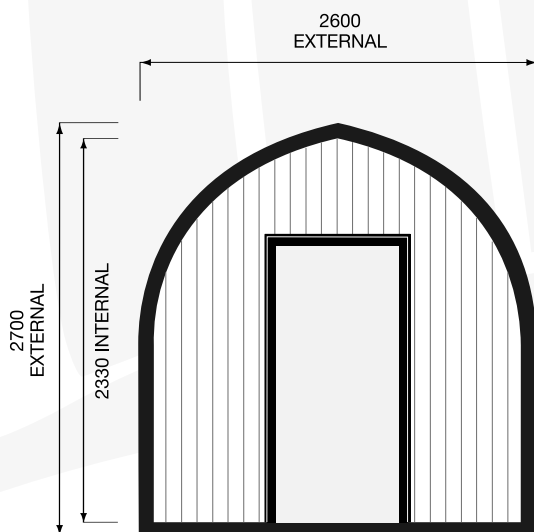

mounthuttpods

Mount Hutt Pods Limited
26 Methven Chertsey Road
Methven, Canterbury
New Zealand 7730

info@mounthuttpods.co.nz
www.mounthuttpods.co.nz
+64 (0) 21 2044 560

FRONT VIEW

THIS DRAWING ISSUE IS THE PROPERTY OF MOUNT HUTT PODS AND MUST NOT BE REPLICATED, COPIED OR REPRODUCED WITHOUT THE WRITTEN CONSENT OF MOUNT HUTT PODS

FAMILY POD

MOUNT HUTT PODS PRODUCT SHEET

INTERNAL AREA

7.20m²

REV. A | A4 | SHT. 1 OF 1