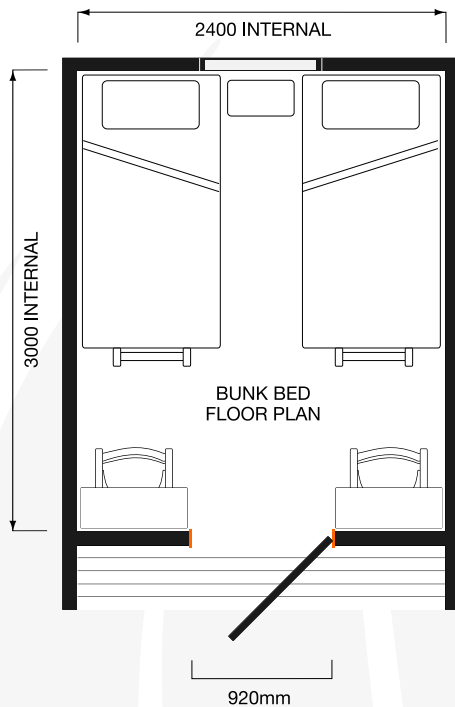

mounthuttpods

Mount Hutt Pods Limited
26 Methven Chertsey Road
Methven, Canterbury
New Zealand 7730

info@mounthuttpods.co.nz
www.mounthuttpods.co.nz
+64 (0) 21 2044 560

REAR VIEW