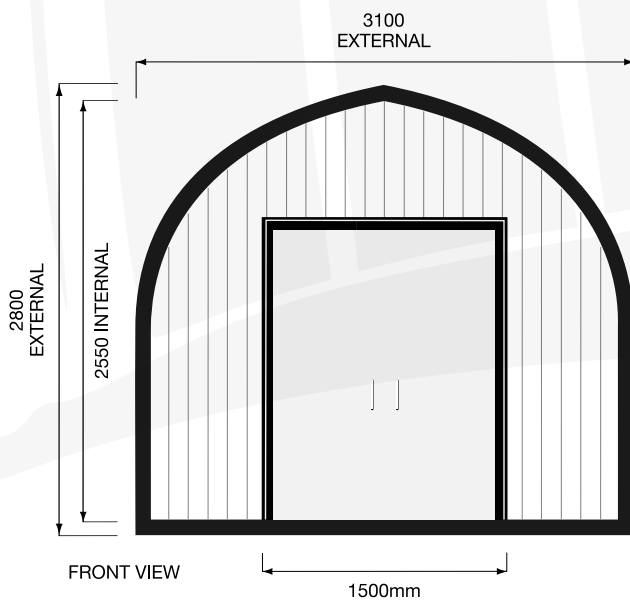

mounthuttpods

Mount Hutt Pods Limited
122 Barkers Road
Methven, New Zealand 7730
+64 (0) 21 2044 560
info@mounthuttpods.co.nz
www.mounthuttpods.co.nz

THIS DRAWING ISSUE IS THE PROPERTY OF MOUNT HUTT PODS AND MUST NOT BE REPLICATED, COPIED OR REPRODUCED WITHOUT THE WRITTEN CONSENT OF MOUNT HUTT PODS

STUDIO POD

MOUNT HUTT PODS PRODUCT SHEET

INTERNAL AREA

17.28m²

REV. A | A4 | SHT. 1 OF 1