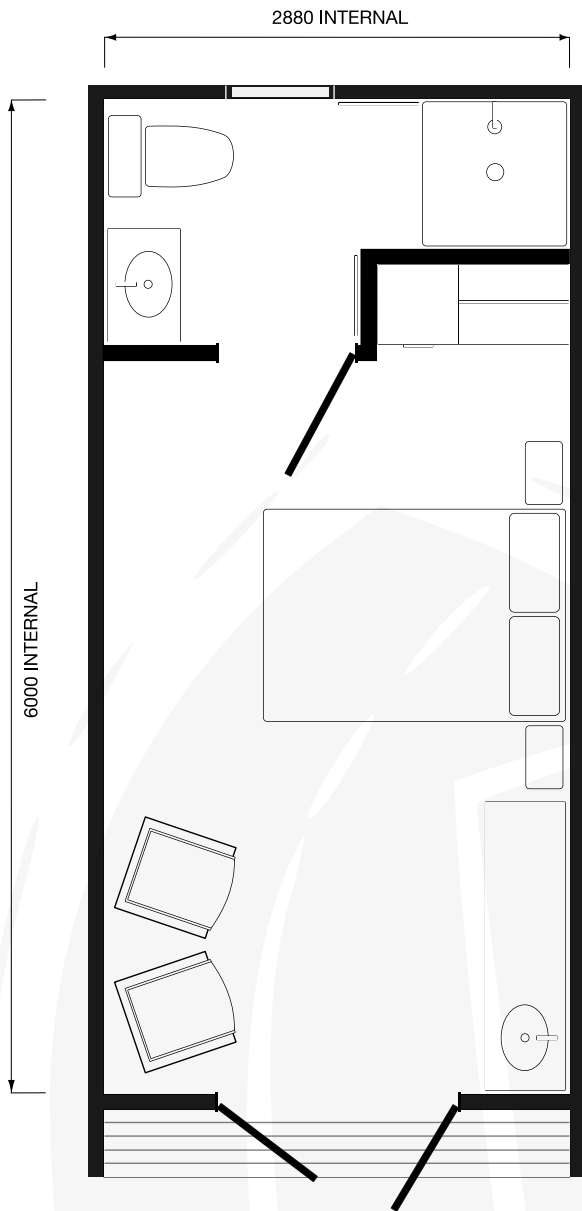

mounthuttpods

Mount Hutt Pods Limited
122 Barkers Road
Methven, New Zealand 7730
+64 (0) 21 2044 560
info@mounthuttpods.co.nz
www.mounthuttpods.co.nz

THIS DRAWING ISSUE IS THE PROPERTY OF MOUNT HUTT PODS AND MUST NOT BE REPLICATED, COPIED OR REPRODUCED WITHOUT THE WRITTEN CONSENT OF MOUNT HUTT PODS

STUDIO POD

MOUNT HUTT PODS PRODUCT SHEET

INTERNAL AREA

17.28m²

REV. A | A4 | SHT. 1 OF 1