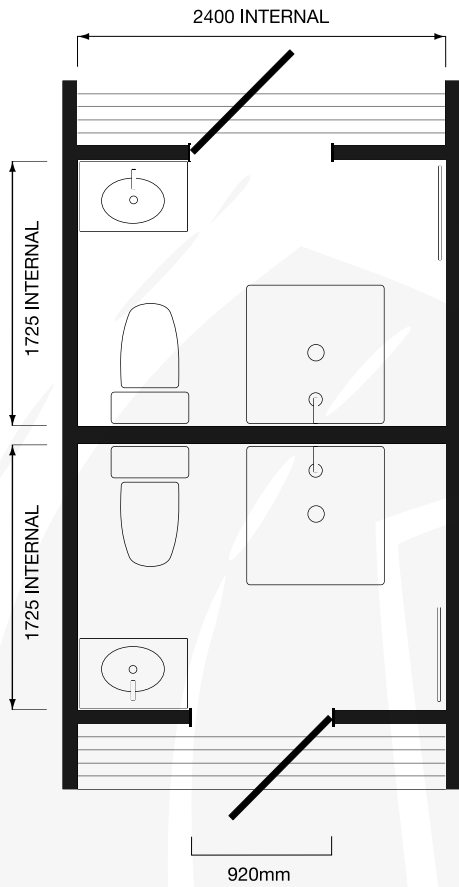

mounthuttpods

Mount Hutt Pods Limited
122 Barkers Road
Methven, New Zealand 7730
+64 (0) 21 2044 560
info@mounthuttpods.co.nz
www.mounthuttpods.co.nz

REAR VIEW