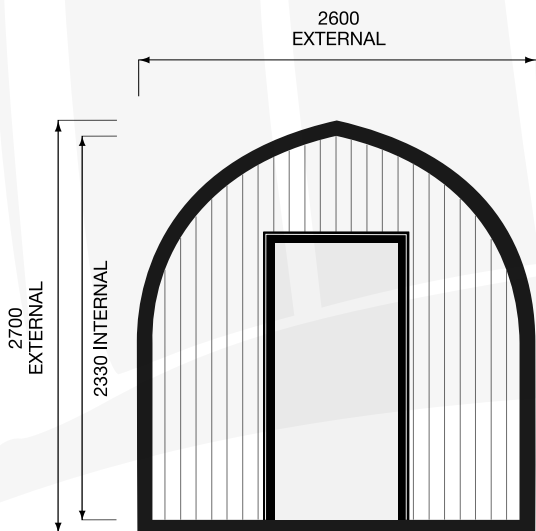

mounthuttpods

Mount Hutt Pods Limited
122 Barkers Road
Methven, New Zealand 7730
+64 (0) 21 2044 560
info@mounthuttpods.co.nz
www.mounthuttpods.co.nz

FRONT VIEW

THIS DRAWING ISSUE IS THE PROPERTY OF MOUNT HUTT PODS AND MUST NOT BE REPLICATED, COPIED OR REPRODUCED WITHOUT THE WRITTEN CONSENT OF MOUNT HUTT PODS

AMENATIES POD

MOUNT HUTT PODS PRODUCT SHEET

INTERNAL AREA
9.60m²

REV. A | A4 | SHT. 1 OF 1