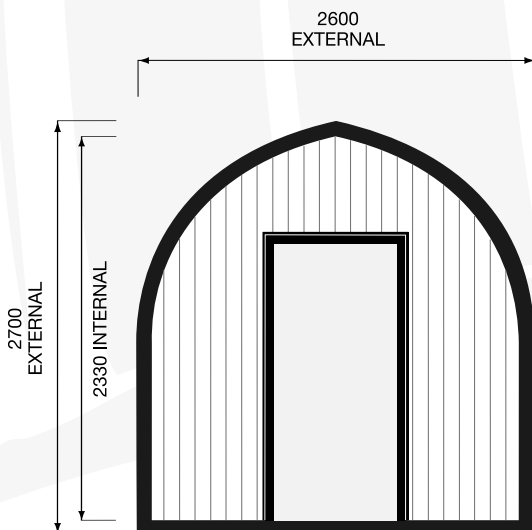

mounthuttpods

Mount Hutt Pods Limited
26 Methven Chertsey Road
Methven, Canterbury
New Zealand 7730

info@mounthuttpods.co.nz
www.mounthuttpods.co.nz
+64 (0) 21 2044 560

FRONT VIEW

THIS DRAWING ISSUE IS THE PROPERTY OF MOUNT HUTT PODS AND MUST NOT BE REPLICATED, COPIED OR REPRODUCED WITHOUT THE WRITTEN CONSENT OF MOUNT HUTT PODS

MEGA POD

MOUNT HUTT PODS PRODUCT SHEET

INTERNAL AREA

9.60m²

REV. A | A4 | SHT. 1 OF 1