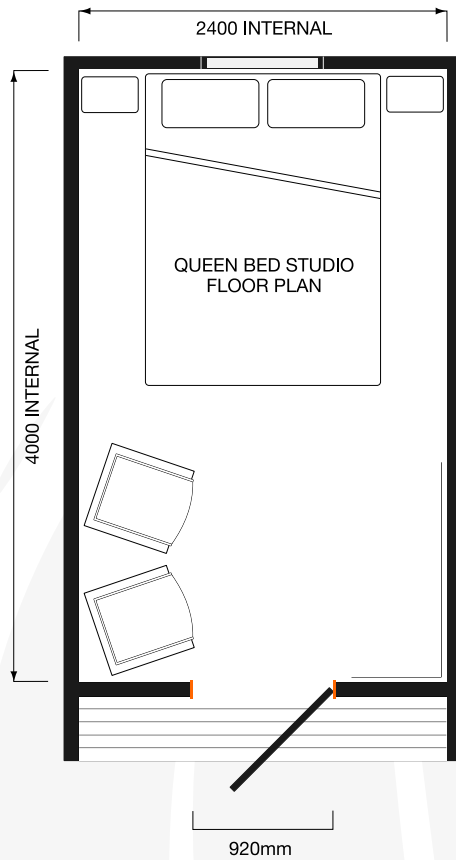

mounthuttpods

Mount Hutt Pods Limited
26 Methven Chertsey Road
Methven, Canterbury
New Zealand 7730

info@mounthuttpods.co.nz
www.mounthuttpods.co.nz
+64 (0) 21 2044 560

REAR VIEW