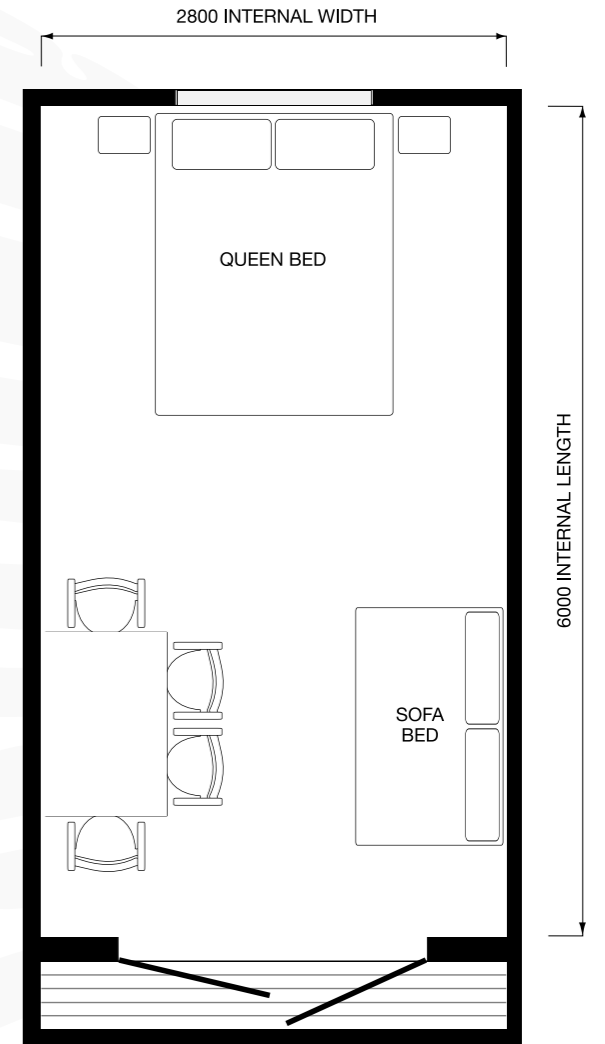

mounthuttpods

THIS DRAWING ISSUE IS THE PROPERTY OF MOUNT HUTT PODS AND MUST NOT BE REPLICATED, COPIED OR REPRODUCED WITHOUT THE WRITTEN CONSENT OF MOUNT HUTT PODS

Mount Hutt Pods Limited
26 Methven Chertsey Road
Methven, Canterbury
New Zealand 7730

info@mounthuttpods.co.nz
www.mounthuttpods.co.nz
+64 (0) 21 2044 560

mounthuttpods

DELUXE POD

MOUNT HUTT PODS CONCEPT SHEET

INTERNAL AREA
16.8²

REV. A A4 SHT. 1 OF 1