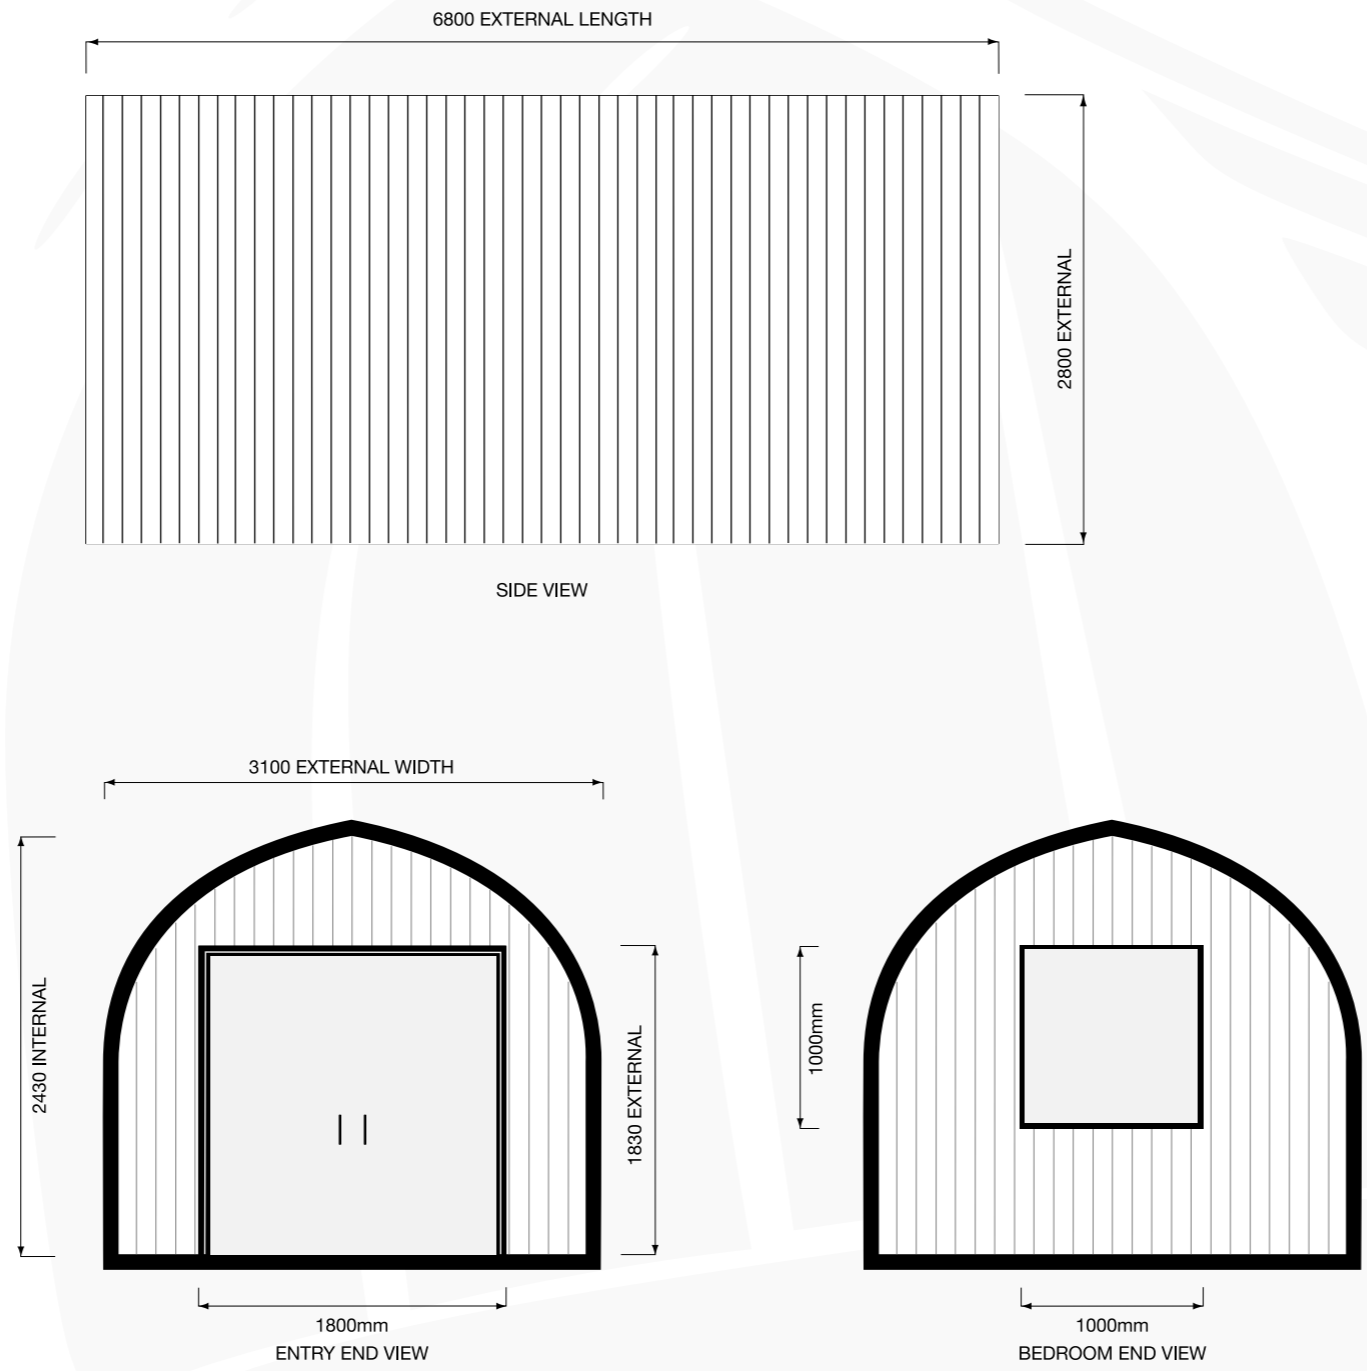

mounthuttpods

THIS DRAWING ISSUE IS THE PROPERTY OF MOUNT HUTT PODS AND MUST NOT BE REPLICATED, COPIED OR REPRODUCED WITHOUT THE WRITTEN CONSENT OF MOUNT HUTT PODS

Mount Hutt Pods Limited
26 Methven Chertsey Road
Methven, Canterbury
New Zealand 7730

info@mounthuttpods.co.nz
www.mounthuttpods.co.nz
+64 (0) 21 2044 560

mounthuttpods

DELUXE POD

MOUNT HUTT PODS CONCEPT SHEET

INTERNAL AREA
16.8²

REV. A A4 SHT. 1 OF 1