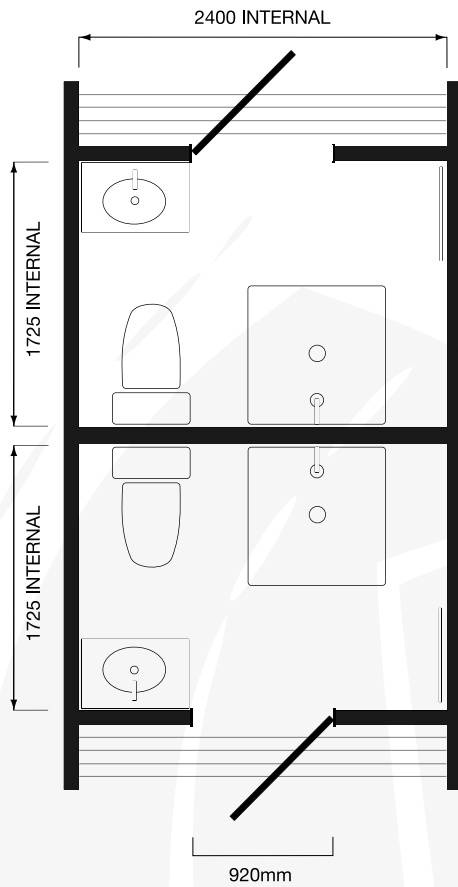

mounthuttpods

Mount Hutt Pods Limited
26 Methven Chertsey Road
Methven, Canterbury
New Zealand 7730

info@mounthuttpods.co.nz
www.mounthuttpods.co.nz
+64 (0) 21 2044 560

REAR VIEW