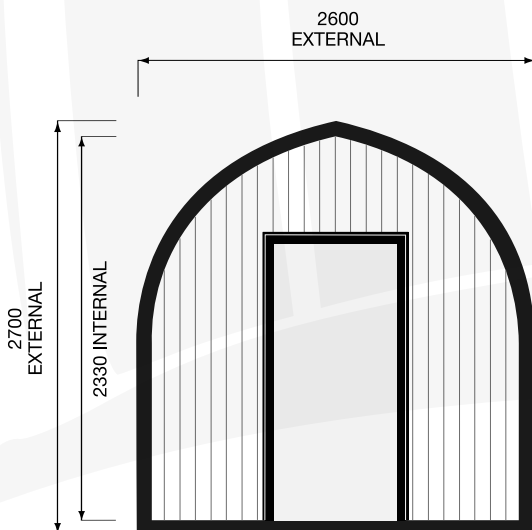

mounthuttpods

Mount Hutt Pods Limited
26 Methven Chertsey Road
Methven, Canterbury
New Zealand 7730

info@mounthuttpods.co.nz
www.mounthuttpods.co.nz
+64 (0) 21 2044 560

FRONT VIEW

THIS DRAWING ISSUE IS THE PROPERTY OF MOUNT HUTT PODS AND MUST NOT BE REPLICATED, COPIED OR REPRODUCED WITHOUT THE WRITTEN CONSENT OF MOUNT HUTT PODS

AMENITIES POD

MOUNT HUTT PODS PRODUCT SHEET

INTERNAL AREA

8.28m²

REV. A | A4 | SHT. 1 OF 1