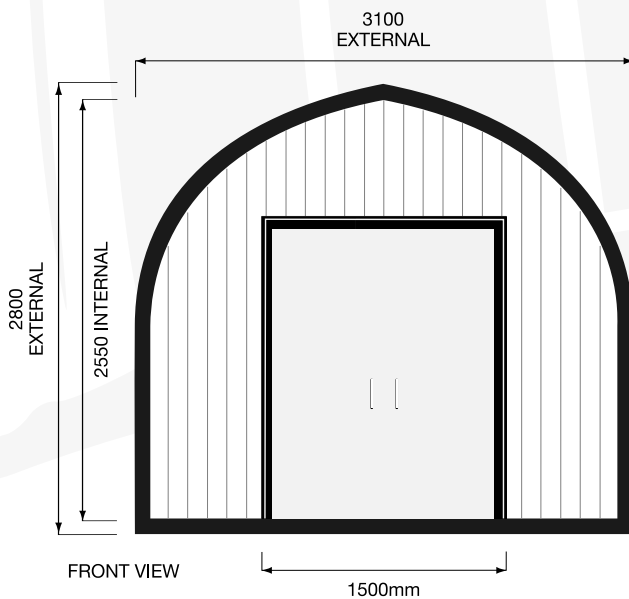

mounthuttpods

Mount Hutt Pods Limited
26 Methven Chertsey Road
Methven, Canterbury
New Zealand 7730

info@mounthuttpods.co.nz
www.mounthuttpods.co.nz
+64 (0) 21 2044 560

THIS DRAWING ISSUE IS THE PROPERTY OF MOUNT HUTT PODS AND MUST NOT BE REPLICATED, COPIED OR REPRODUCED WITHOUT THE WRITTEN CONSENT OF MOUNT HUTT PODS

STUDIO POD

MOUNT HUTT PODS PRODUCT SHEET

INTERNAL AREA

17.28m²

REV. A | A4 | SHT. 1 OF 1