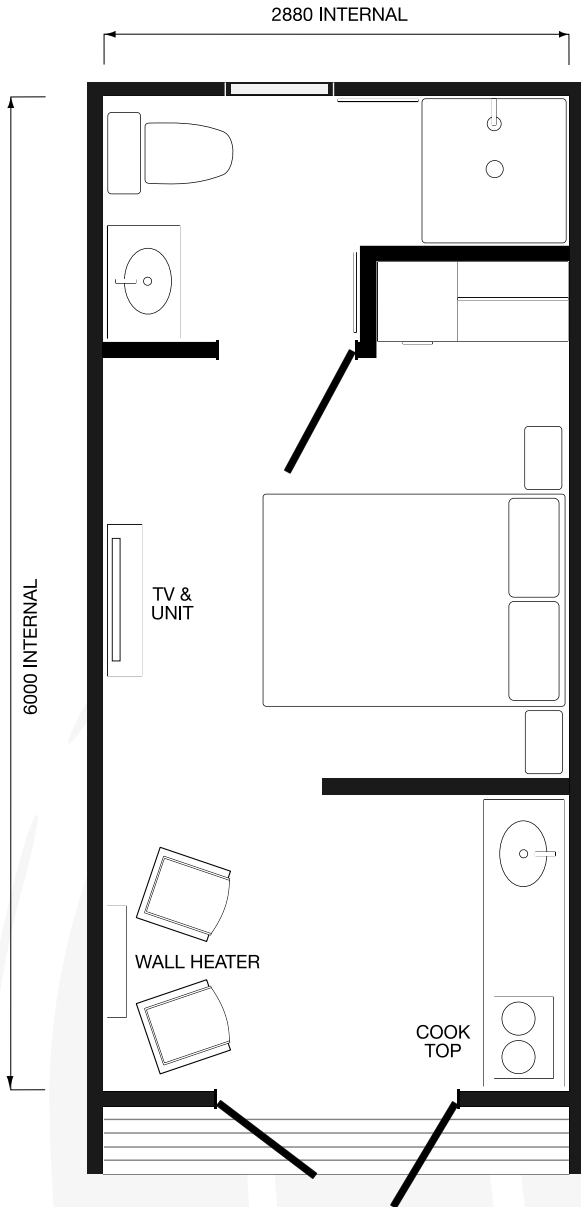

mounthuttpods

Mount Hutt Pods Limited
26 Methven Chertsey Road
Methven, Canterbury
New Zealand 7730

info@mounthuttpods.co.nz
www.mounthuttpods.co.nz
+64 (0) 21 2044 560

THIS DRAWING ISSUE IS THE PROPERTY OF MOUNT HUTT PODS AND MUST NOT BE REPLICATED, COPIED OR REPRODUCED WITHOUT THE WRITTEN CONSENT OF MOUNT HUTT PODS

STUDIO POD

MOUNT HUTT PODS PRODUCT SHEET

INTERNAL AREA

17.28m²

REV. A | A4 | SHT. 1 OF 1