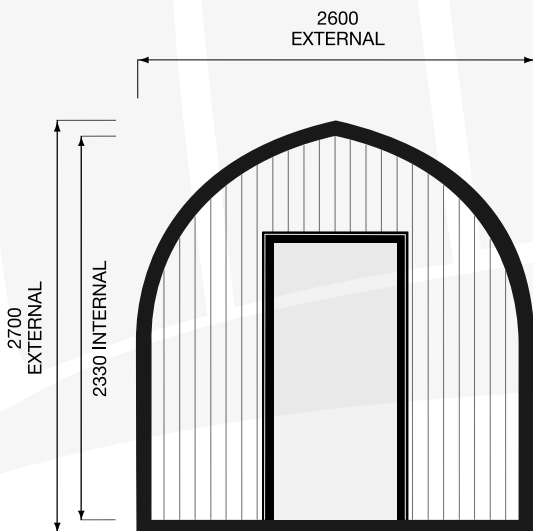

mounthuttpods

Mount Hutt Pods Limited
122 Barkers Road
Methven, New Zealand 7730
+64 (0) 21 2044 560
info@mounthuttpods.co.nz
www.mounthuttpods.co.nz

FRONT VIEW

THIS DRAWING ISSUE IS THE PROPERTY OF MOUNT HUTT PODS AND MUST NOT BE REPLICATED, COPIED OR REPRODUCED WITHOUT THE WRITTEN CONSENT OF MOUNT HUTT PODS

THE SNUG POD

MOUNT HUTT PODS PRODUCT SHEET

INTERNAL AREA
5.76m²

REV. A | A4 | SHT. 1 OF 1