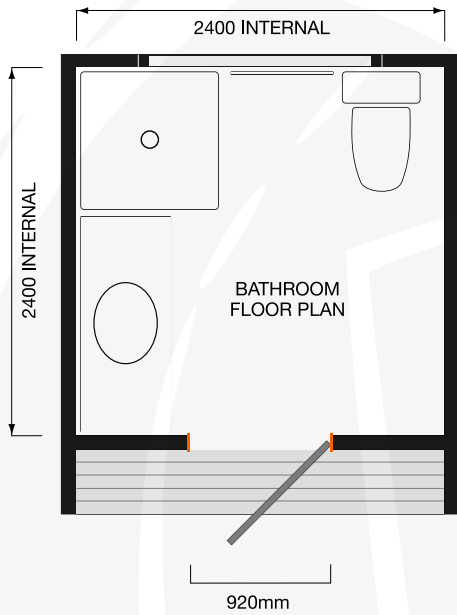

mounthuttpods

Mount Hutt Pods Limited
122 Barkers Road
Methven, New Zealand 7730
+64 (0) 21 2044 560
info@mounthuttpods.co.nz
www.mounthuttpods.co.nz

REAR VIEW